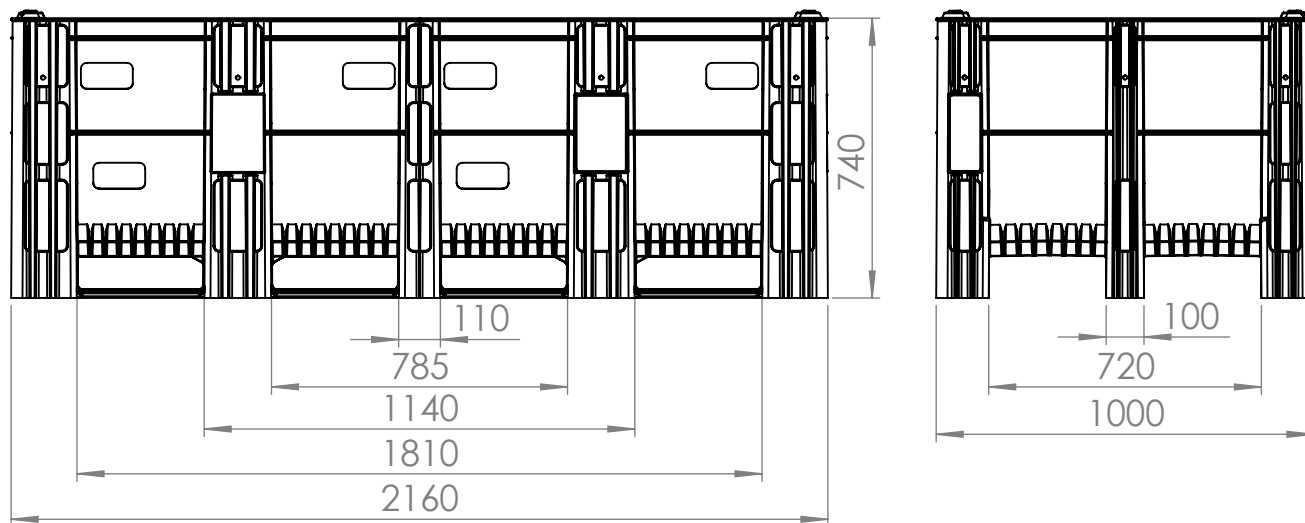

ACE 1000 SL-2160

Superior handling & storage solutions

Dolav plastic products cooperative society LTD
Kibbutz Dvir, M.P Hanegev 8533000, Israel

+972-72-2450-700 +972-8-9111700
dolav@dolav.com dolav.com

Catalogue No: 2403500000
Dimension Tolerance: 1%