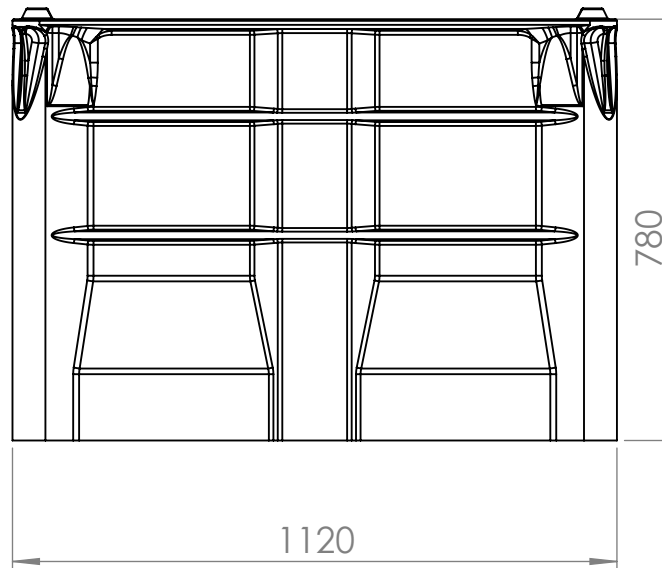

1120H SOLID FULL BEAMS

Superior handling & storage solutions

Dolav plastic products cooperative society LTD
Kibbutz Dvir, M.P Hanegev 8533000, Israel

+972-72-2450-700 +972-8-9111700
dolav@dolav.com dolav.com

Catalogue No: 2700300000
Dimension Tolerance: 1%